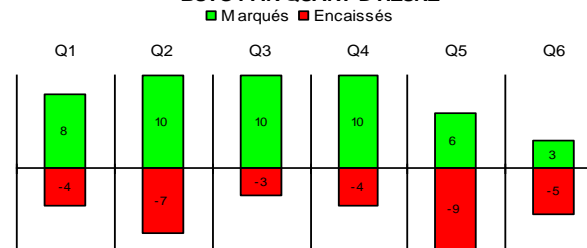

BUTS PAR QUART D'HEURE